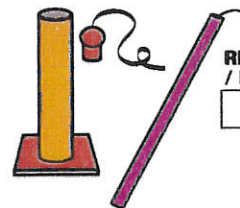

SINGLE TUBE DEVICE WITH REPORT

RELOADABLE SHELL DEVICE / ROMAN CANDLES

WARNING
SHOOTS FLAMING BALLS